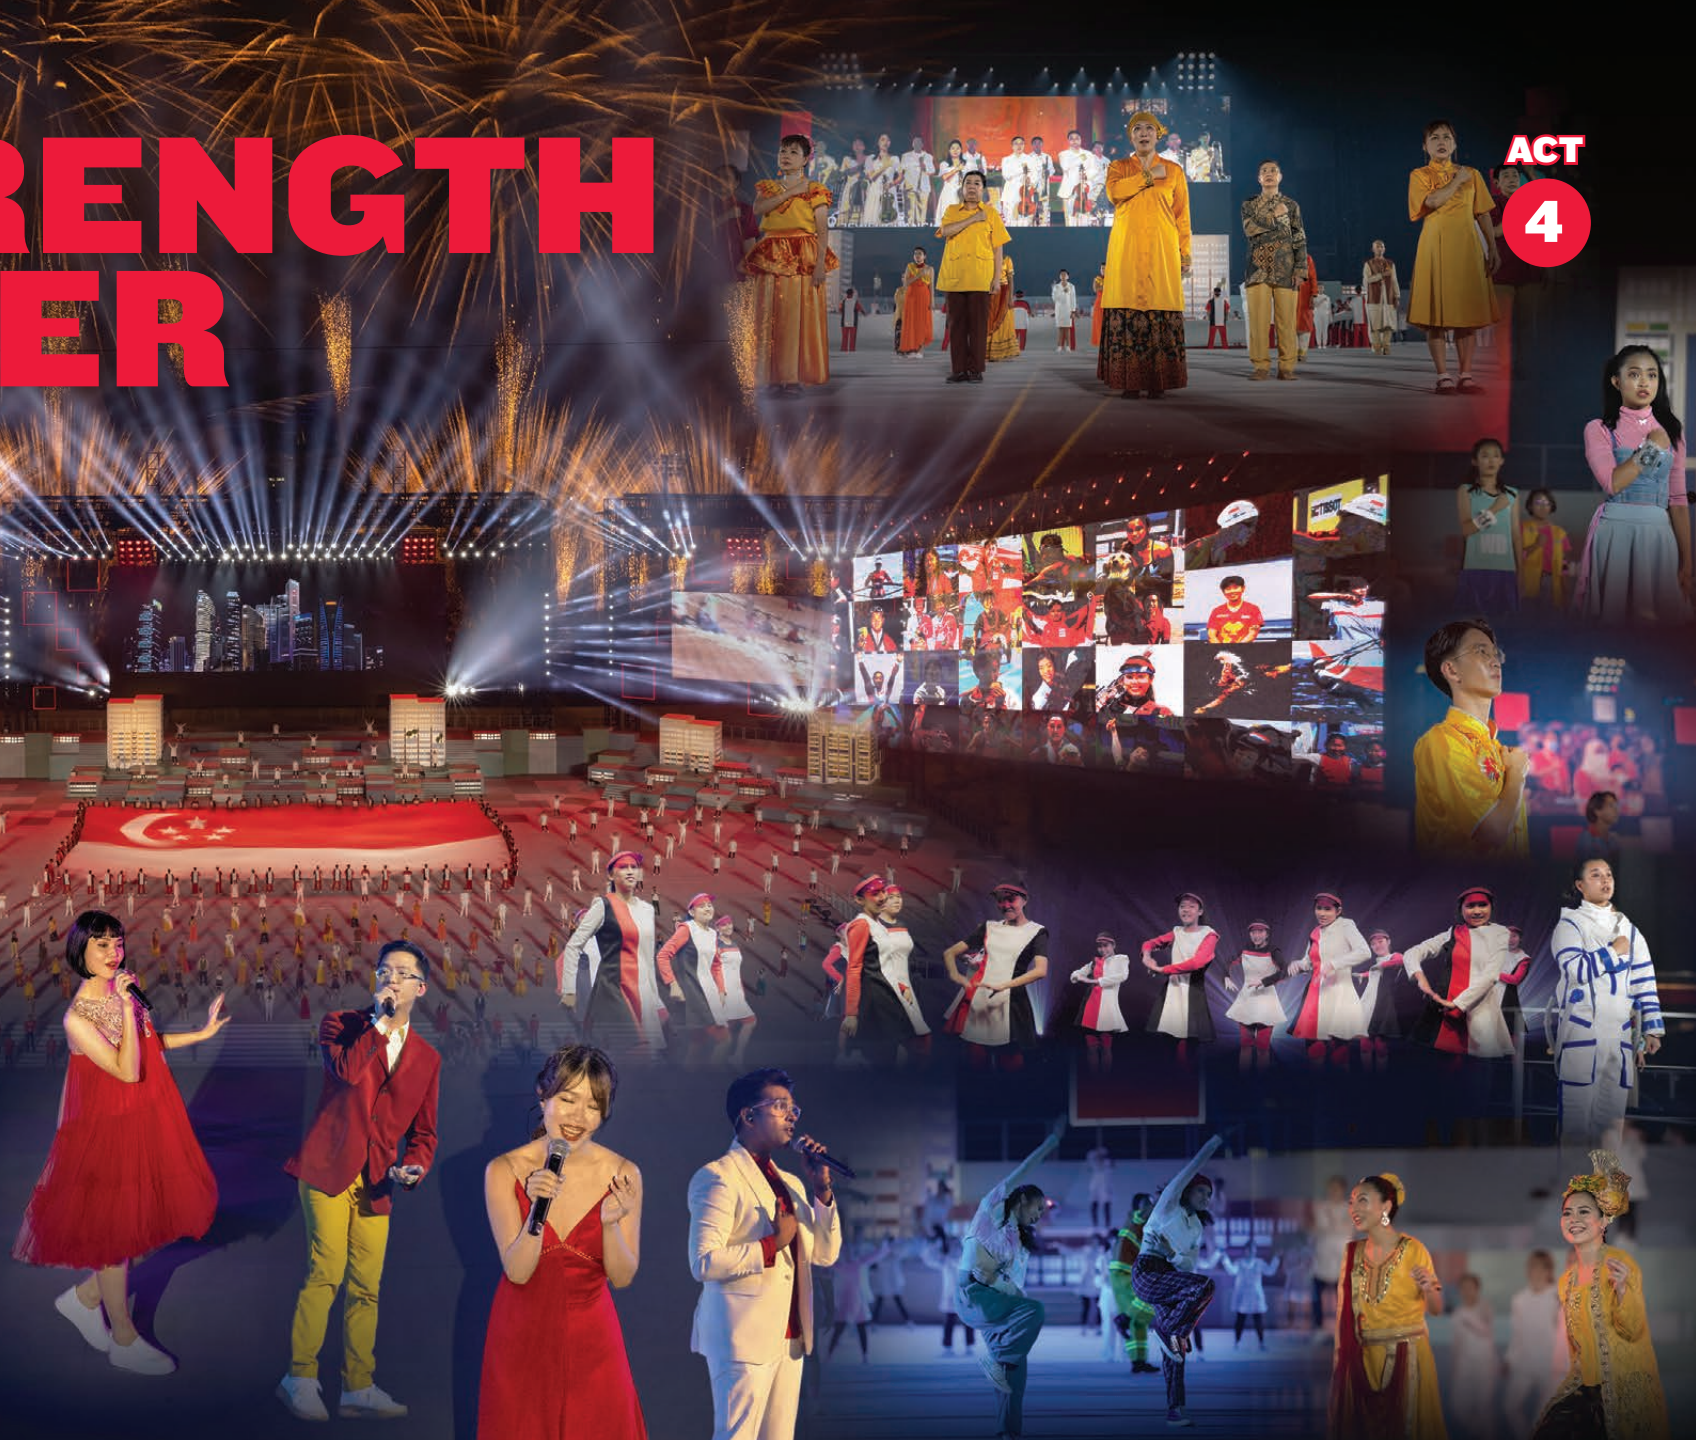

OUR STRENGTH TOGETHER

ACT
4

Act Four is an affirmation of our strength together and a renewed spirit as we take on the future as a nation. We will see the aspirations of ordinary Singaporeans, and the things they do for their fellow countrymen. Team Singapore athletes will take centre stage, followed by a performance of our NDP 2021 theme song that is integrated with a virtual dance performance by secondary school students.

The Act will culminate in a grand finale, with all performers and spectators enjoying a medley of familiar national songs, reciting the pledge and singing the national anthem, against the backdrop of a spectacular fireworks display.

PERFORMERS:

Linying, Shabir, Shye, Sezairi, Bedok Green Secondary School, Gan Eng Seng School, Juying Secondary School, Naval Base Secondary School, Sengkang Secondary School, Tampines Secondary School and TeamSG athletes.